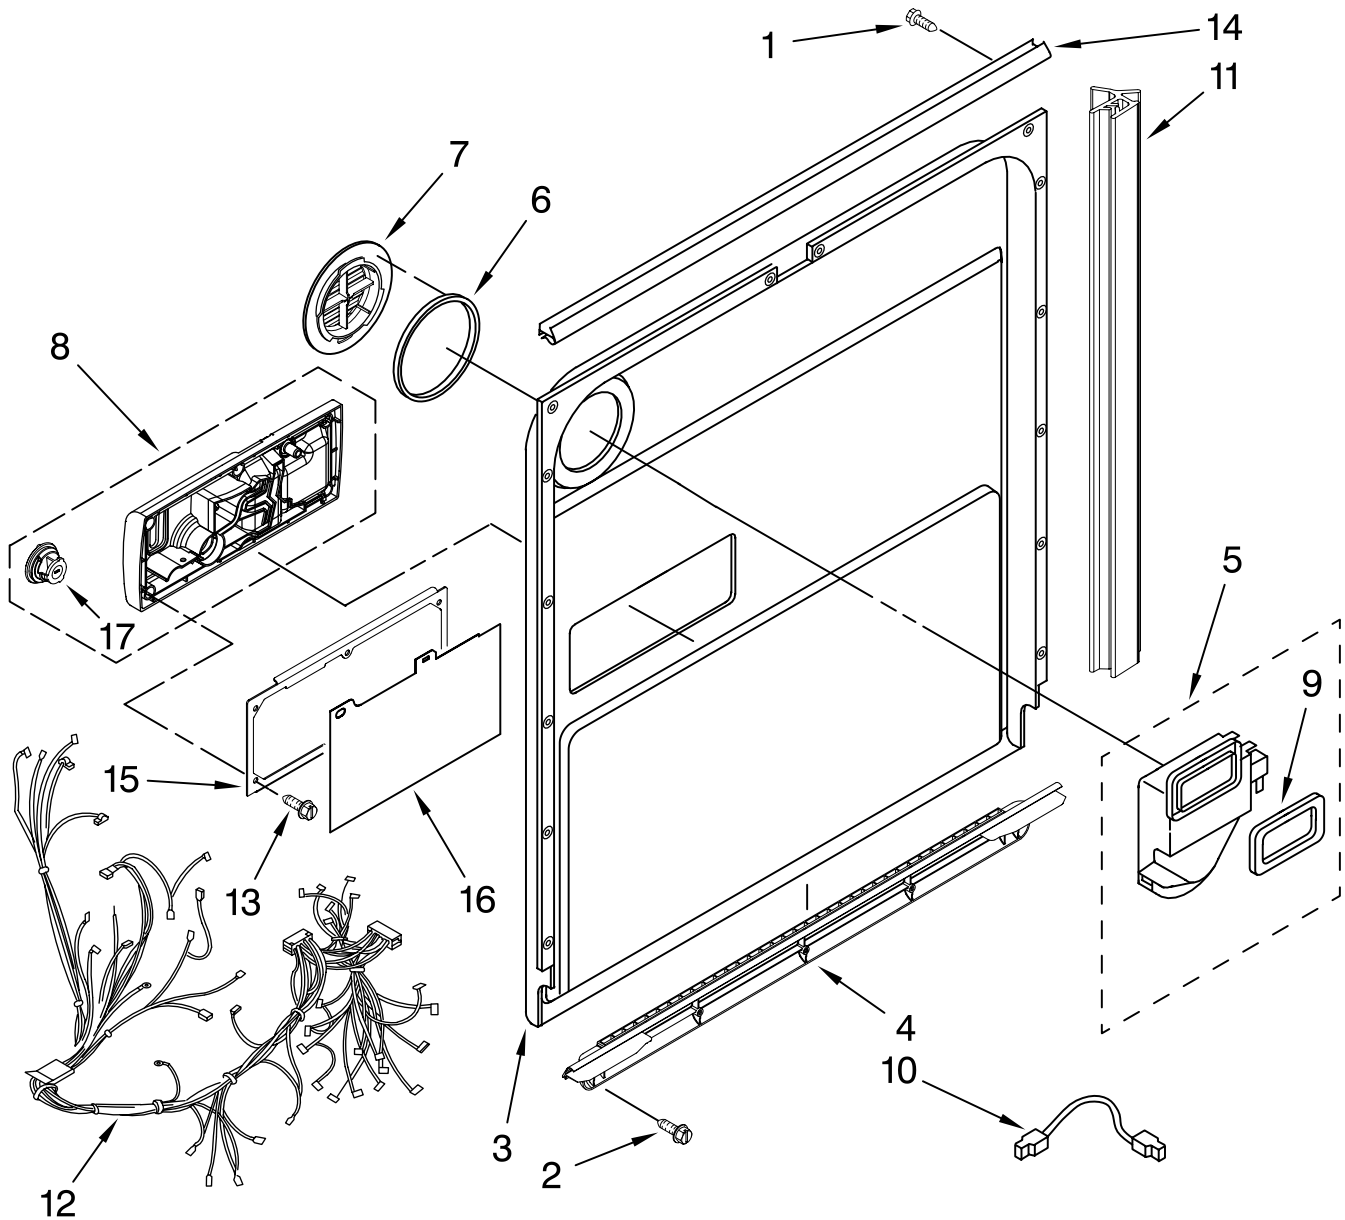

KitchenAid® DOOR AND PANEL PARTS

For Models: KUDC03ITBL2, KUDC03ITBS2
(Black) (Stainless)

UNDERCOUNTER
DISHWASHER

Illus. No.	Part No.	DESCRIPTION
1		Literature Parts
	W10078153	Instructions, Installation
	W10084091	Guide, Use & Care Spanish
	W10111124	Energy Guide
	W10084169	Guide, Use & Care English
	W10082651	Tech Sheet
2		Arm, Hinge
	8534854	Left
	8534853	Right
3	8564886	Stiffener, Door
4	8542577	Insulation, Door
5		Access Panel
	8573255	Black
6		Panel, Full Front (Includes Items 4, 11 & 12)
	W10077995	Black
	W10137620	Stainless
7		Toe Panel (Includes #13)
	8573286	Black
8	302868	Screw
9	304392	Screw
10	3400071	Screw
11		Nameplate
	W10021860	Black
	W10021850	Stainless
12	2004333	Nut
13	8269016	Clip, Ground

FOR ORDERING INFORMATION REFER TO PARTS PRICE LIST

CONTROL PANEL PARTS

For Models: KUDC03ITBL2, KUDC03ITBS2
(Black) (Stainless)

Illus. No.	Part No.	DESCRIPTION
1		Console Assembly (Includes Insert)
	W10084152	Black
2	8268540	Spring, Handle
3	8546546	Clip, BI-Metal
4	3400412	Screw
5	8524471	Actuator, Latch
6	661663	BI-Metal
8	3369051	Screw
9		Handle, Latch
	8269117	Black
10	8524476	Bolt, Latch
11	W10084142	Control, Electronic
12	8269209	Switch, Door

FOR ORDERING INFORMATION REFER TO PARTS PRICE LIST

DOOR AND LATCH PARTS

For Models: KUDC03ITBL2, KUDC03ITBS2
(Black) (Stainless)

Illus. No.	Part No.	DESCRIPTION
1	3369051	Screw, Door
2	8281217	Screw
3	W10084288	Inner Door Mastic Assembly (Also Order Item 6)
4	W10077883	Inlet, Air
5	8572583	Vent Assembly (Also Order Item 6)

Illus. No.	Part No.	DESCRIPTION
6	8269259	Gasket, Vent
7	W10077877	Deflector, Vent (Also Order Item 6)
8	W10077882	Dispenser, Assembly
9	8269258	Seal, Front
10	8545608	Harness, Vent Motor

Illus. No.	Part No.	DESCRIPTION
11	8574160	Seal, Side
12	8573176	Wiring Harness
13	8281154	Screw
14	8535660	Seal, Console/door
15	8535637	Bracket, Dispenser
16	8531865	Shield, Dispenser
17	W10077881	Knob, Rinse Aid